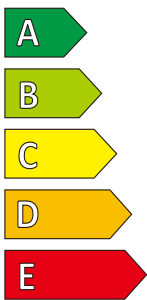

ROYALWINTER VAN

215/65R15C

104/102R

ENERG ⚡

ROYAL BLACK

2RK2210H1

215/65R15C 104/102 R

C2