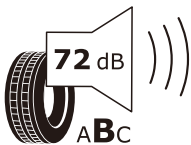

ROYALWINTER VAN

215/65R15C

104/102R

ENERG ⚡

ROYAL BLACK

2RK2210H1

215/65R15C 104/102 R

C2

E

B

2020/740